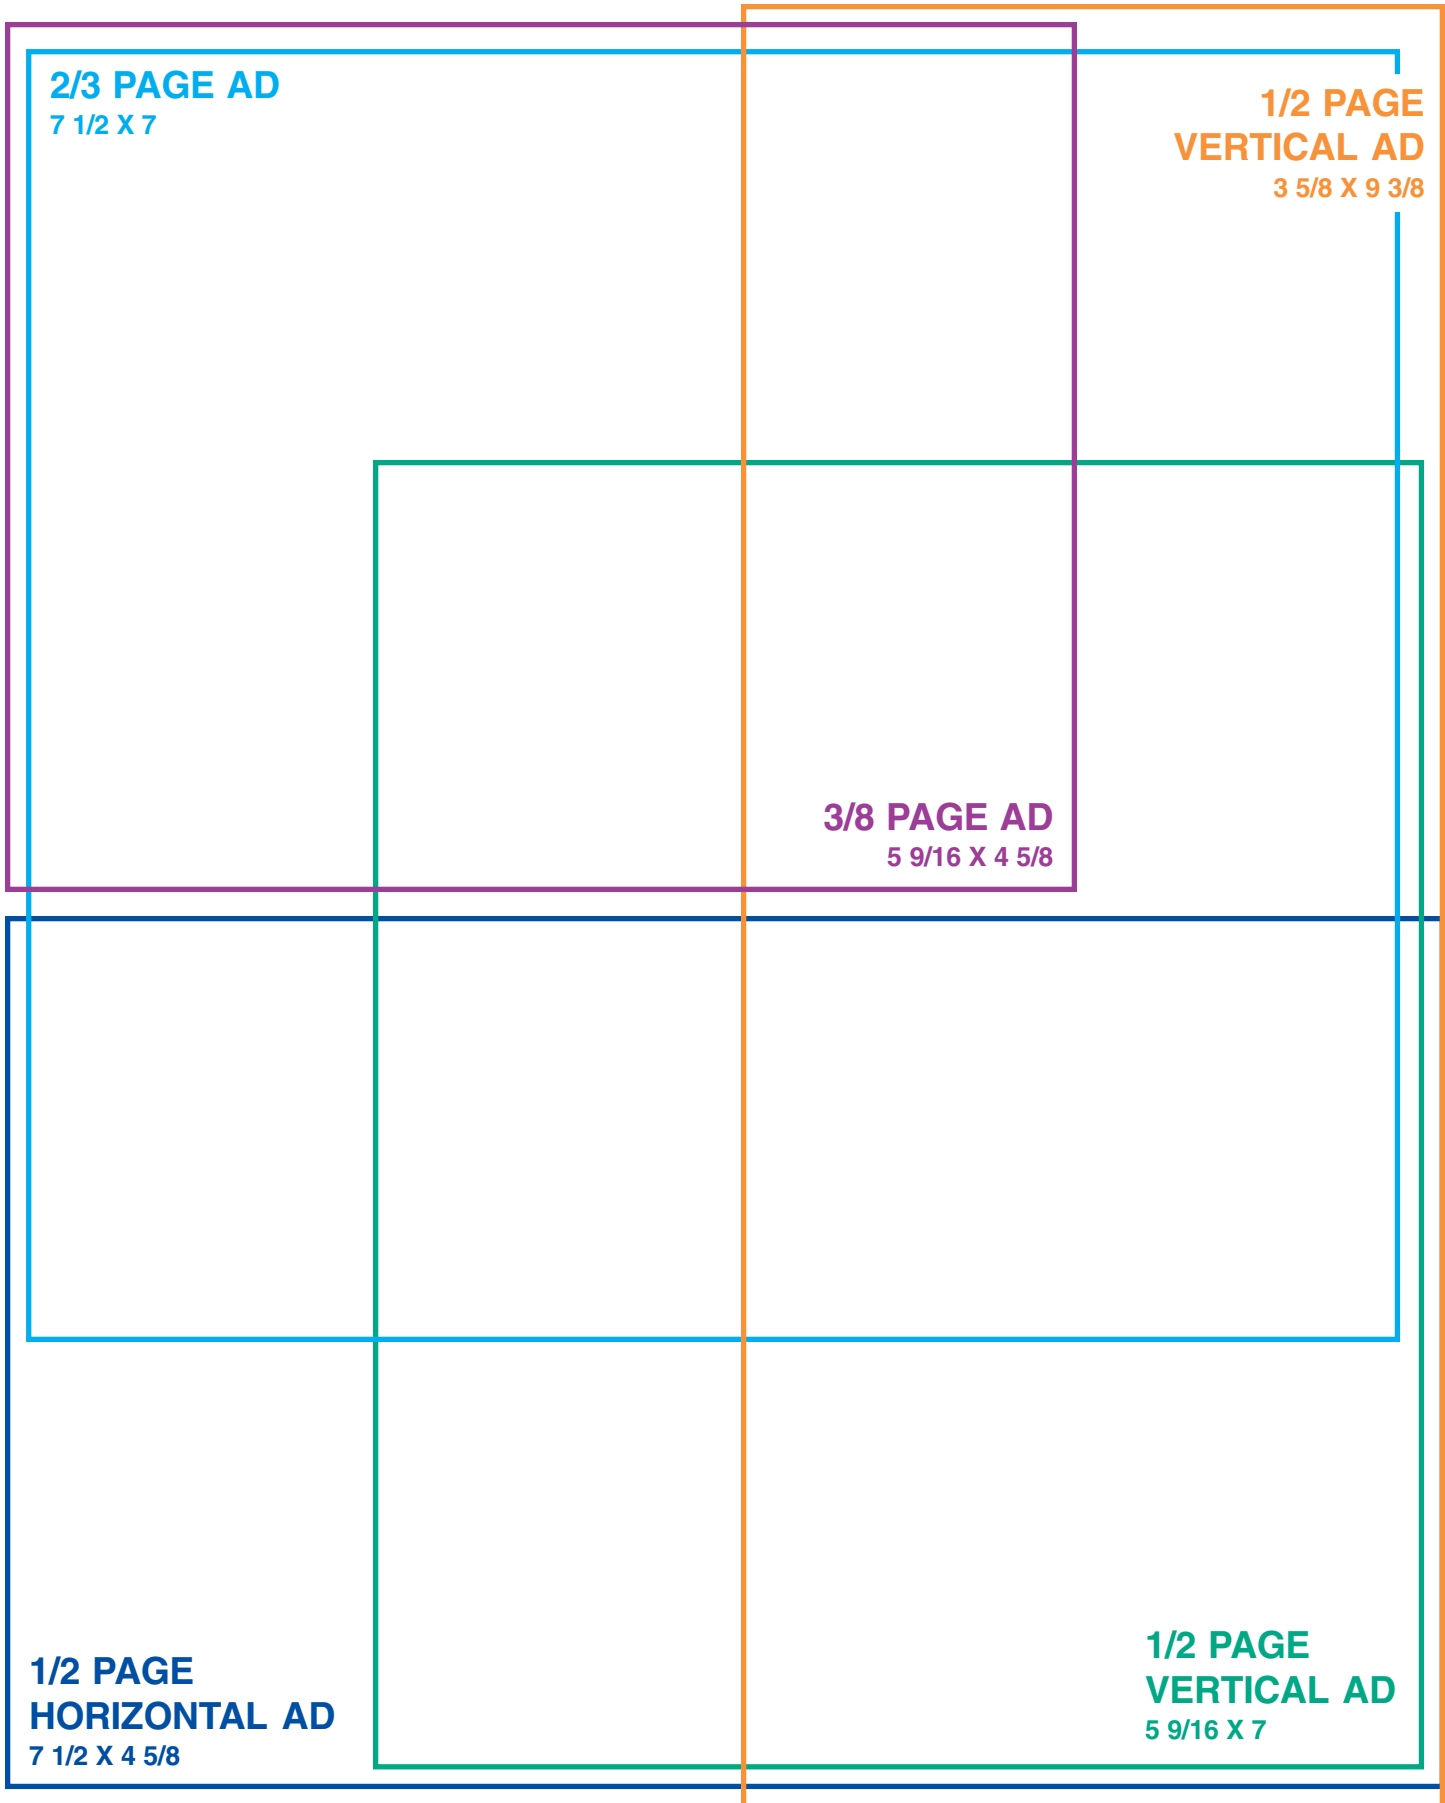

4 COLUMN AD DIMENSIONS

4 COLUMN AD DIMENSIONS

1/4 PAGE VERTICAL AD

3 5/8 X 4 5/8

1/8 PAGE AD

3 5/8 X 2 1/4

3/4 PAGE AD

7 1/2 X 7

1/4 PAGE HORIZONTAL AD

7 1/2 X 2 1/4

3/16 PAGE AD

5 9/16 X 2 1/4

FULL PAGE AD

7 1/2 X 9 3/8